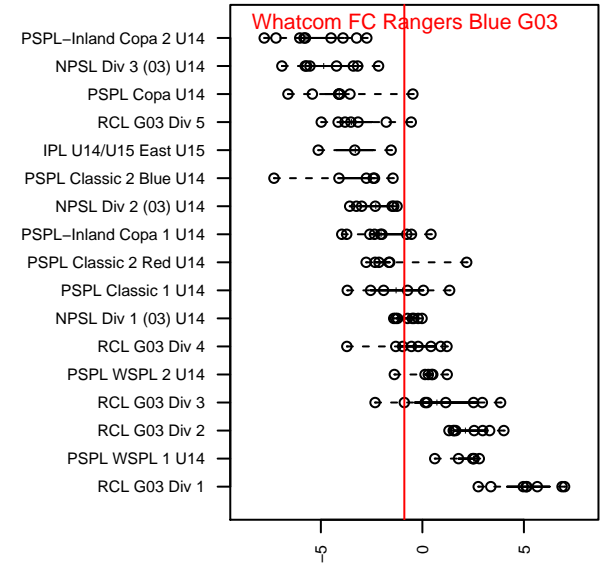

**attack and defense variance (black dot)
relative to other teams
and top 10 in region**

**attack and defense rating
relative to others at age
and all opponents in last 13 months**

Performance relative to 13 month average